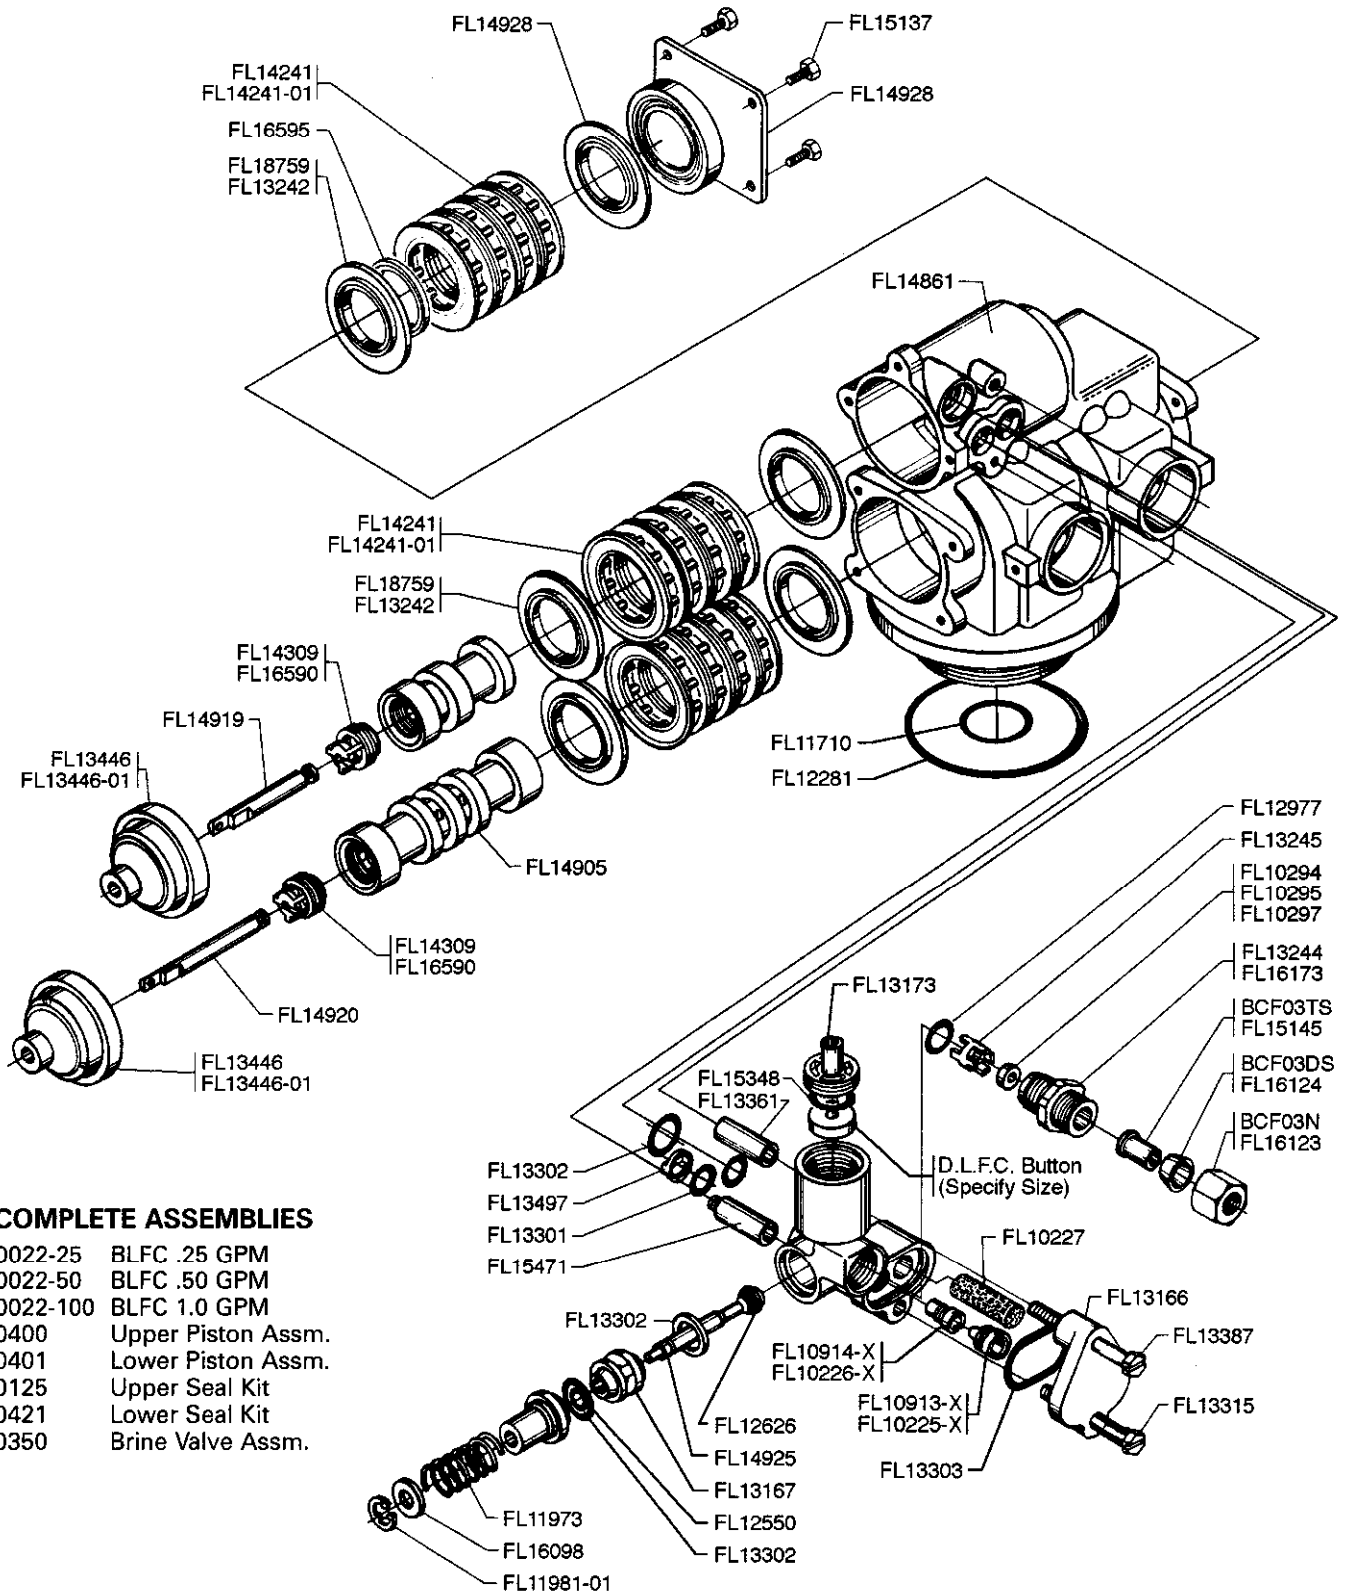

9000 Control Valve Assembly

COMPLETE ASSEMBLIES

FL60022-25	BLFC .25 GPM
FL60022-50	BLFC .50 GPM
FL60022-100	BLFC 1.0 GPM
FL60400	Upper Piston Assm.
FL60401	Lower Piston Assm.
FL60125	Upper Seal Kit
FL60421	Lower Seal Kit
FL60350	Brine Valve Assm.